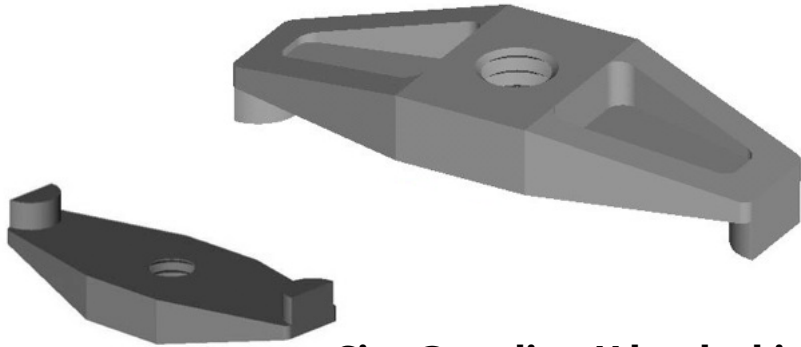

# SignGuardian-U

for U-Channel and Square Channel Posts

**Tamper proof bolts also available**

**SignGuardian-U has locking feet and when installed with one-way bolts, it becomes almost impossible to remove.**

New SignGuardian SG-U with 5/16-18 threaded hole (bolt not included)		
SG-U-X	SignGuardian-U-Channel	10/bag
SG-U-L	SignGuardian-U-Channel	50/bag
SG-U-C	SignGuardian-U-Channel	100 pcs
SG-U-500	SignGuardian-U-Channel	500 pcs bulk