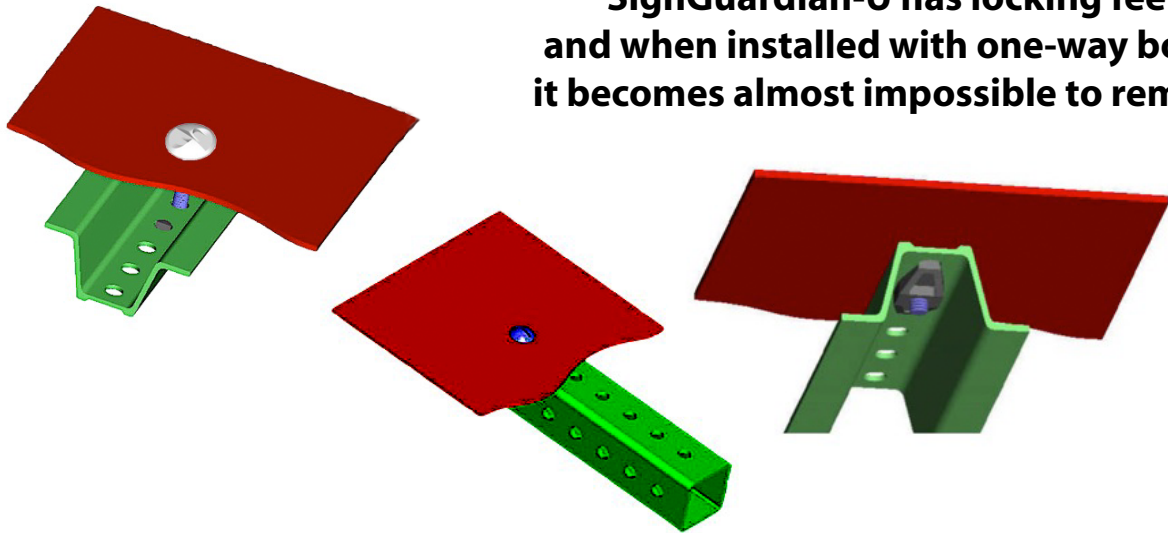

# SignGuardian-U

for U-Channel and Square Channel Posts

**Tamper proof bolts also available**

**SignGuardian-U has locking feet and when installed with one-way bolts, it becomes almost impossible to remove.**

New SignGuardian SG-U with 5/16-18 threaded hole (bolt not included)		
SG-U-X	SignGuardian-U-Channel	10/bag
SG-U-L	SignGuardian-U-Channel	50/bag
SG-U-C	SignGuardian-U-Channel	100 pcs
SG-U-500	SignGuardian-U-Channel	500 pcs bulk

New SignGuardian SG-U with 5/16-18 x 2" bolt		
SG-U-2-X	SignGuardian-U-Channel	10/bag
SG-U-2-L	SignGuardian-U-Channel	50/bag
SG-U-2-C	SignGuardian-U-Channel	100 pcs
SG-U-2-500	SignGuardian-U-Channel	500 pcs bulk